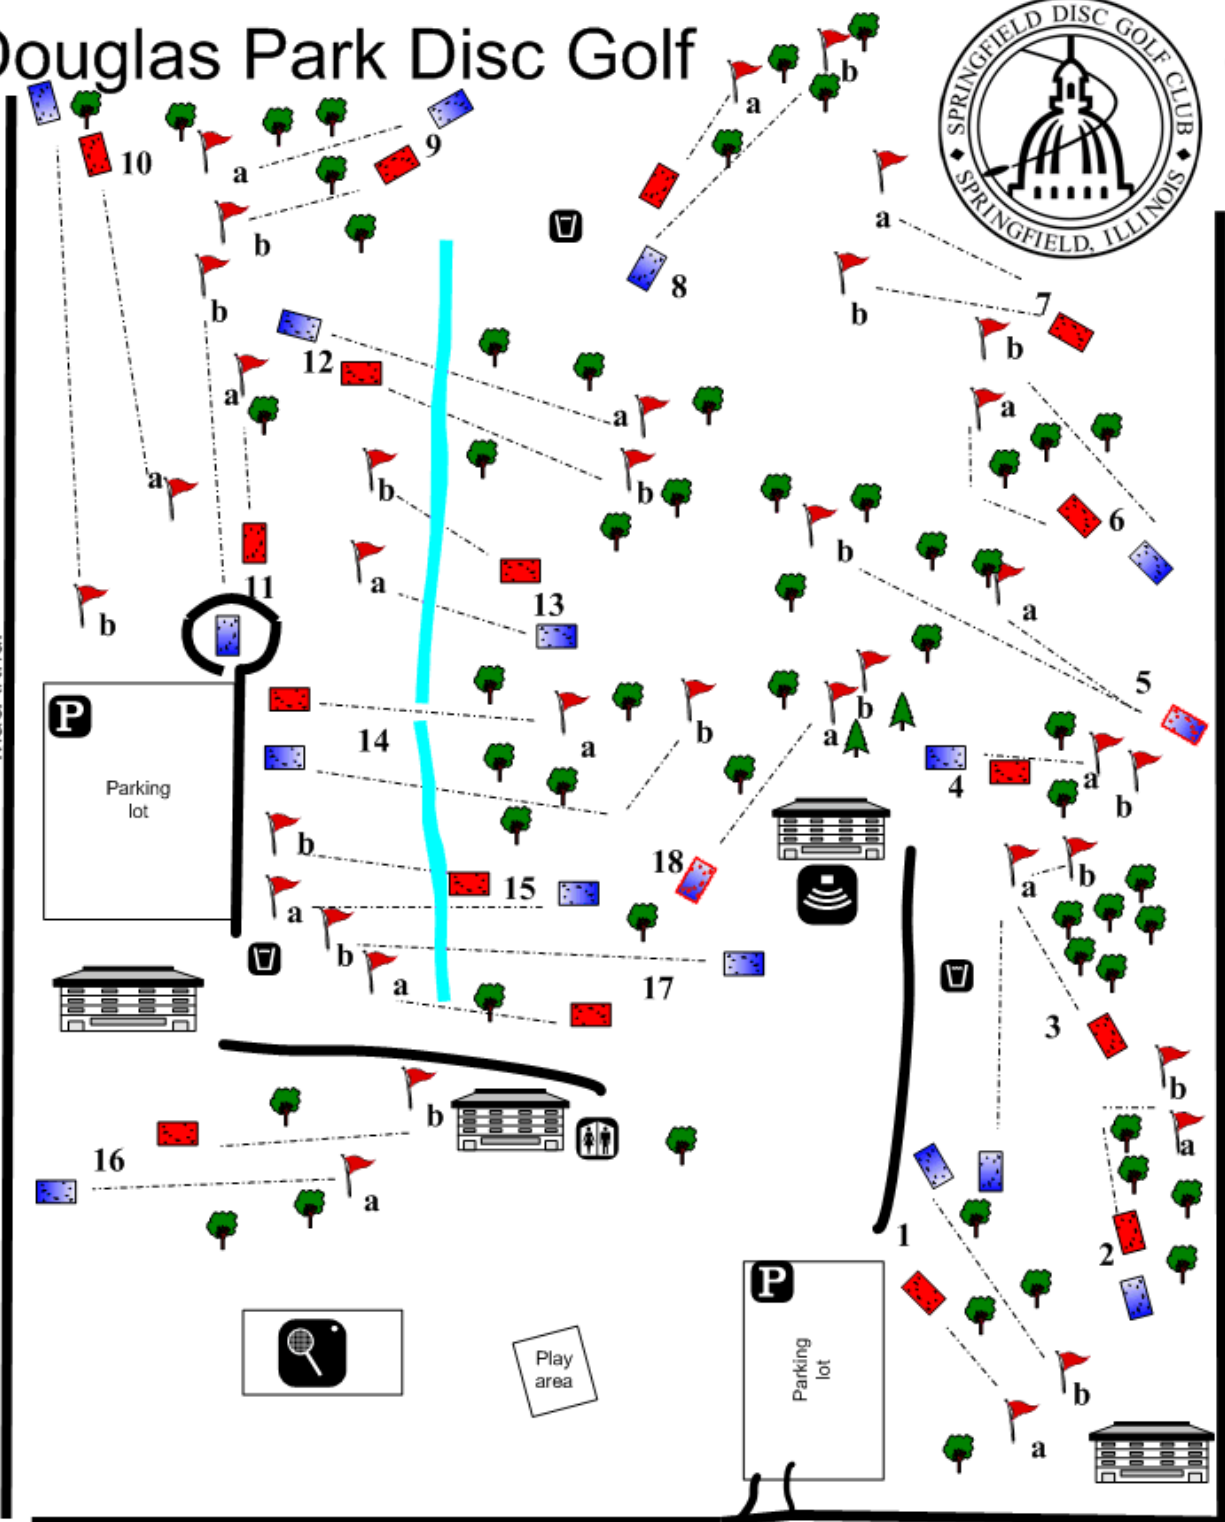

# Douglas Park Disc Golf

MacArthur

Walnut

-  Amateur Tee pad concrete
-  Advance Tee pad wood
-  Combined Tee pad
-  Basket Location