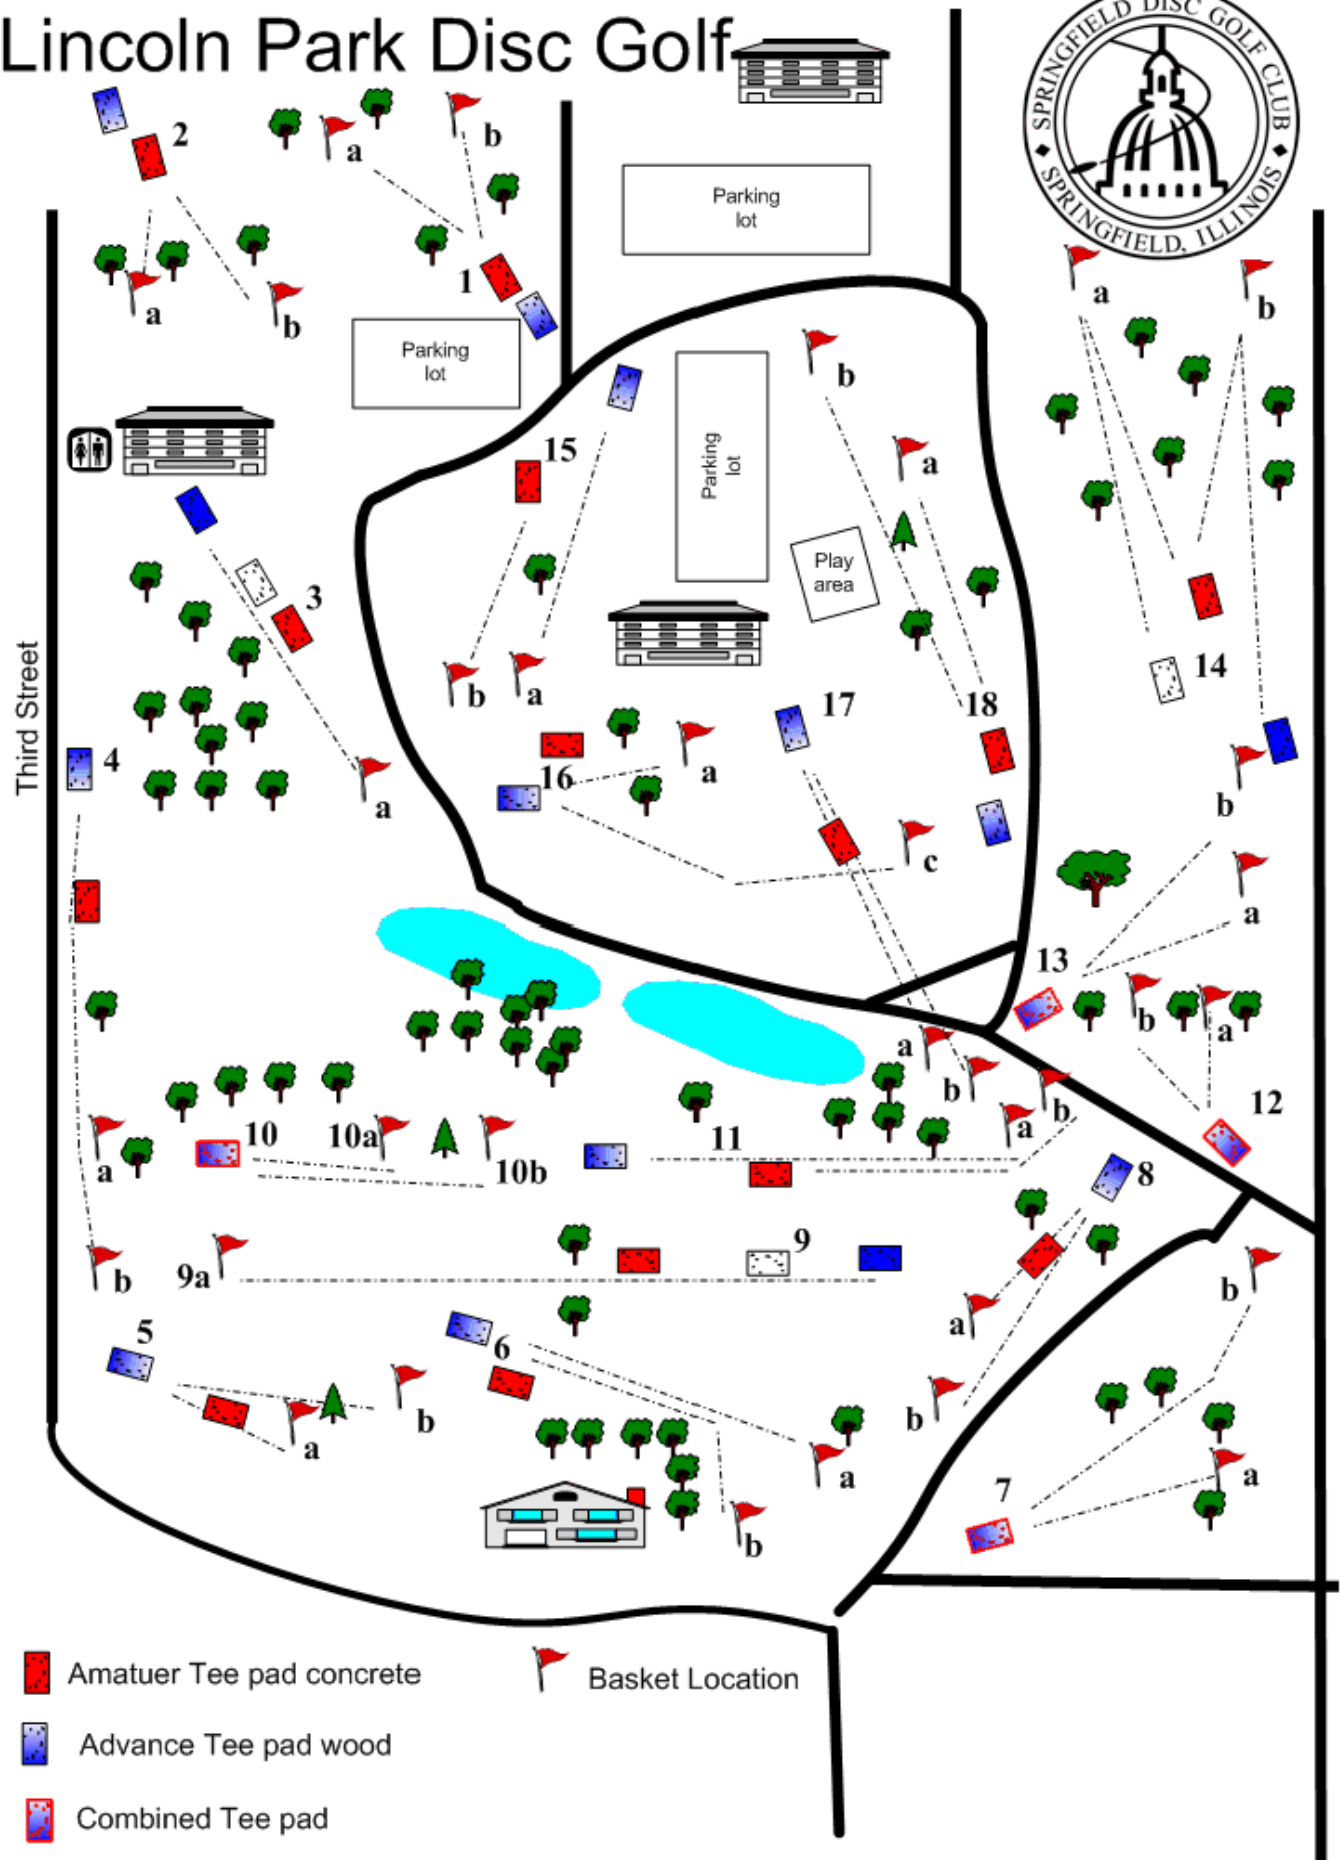

Lincoln Park Disc Golf

-  Amatur Tee pad concrete
-  Advance Tee pad wood
-  Combined Tee pad
-  Basket Location