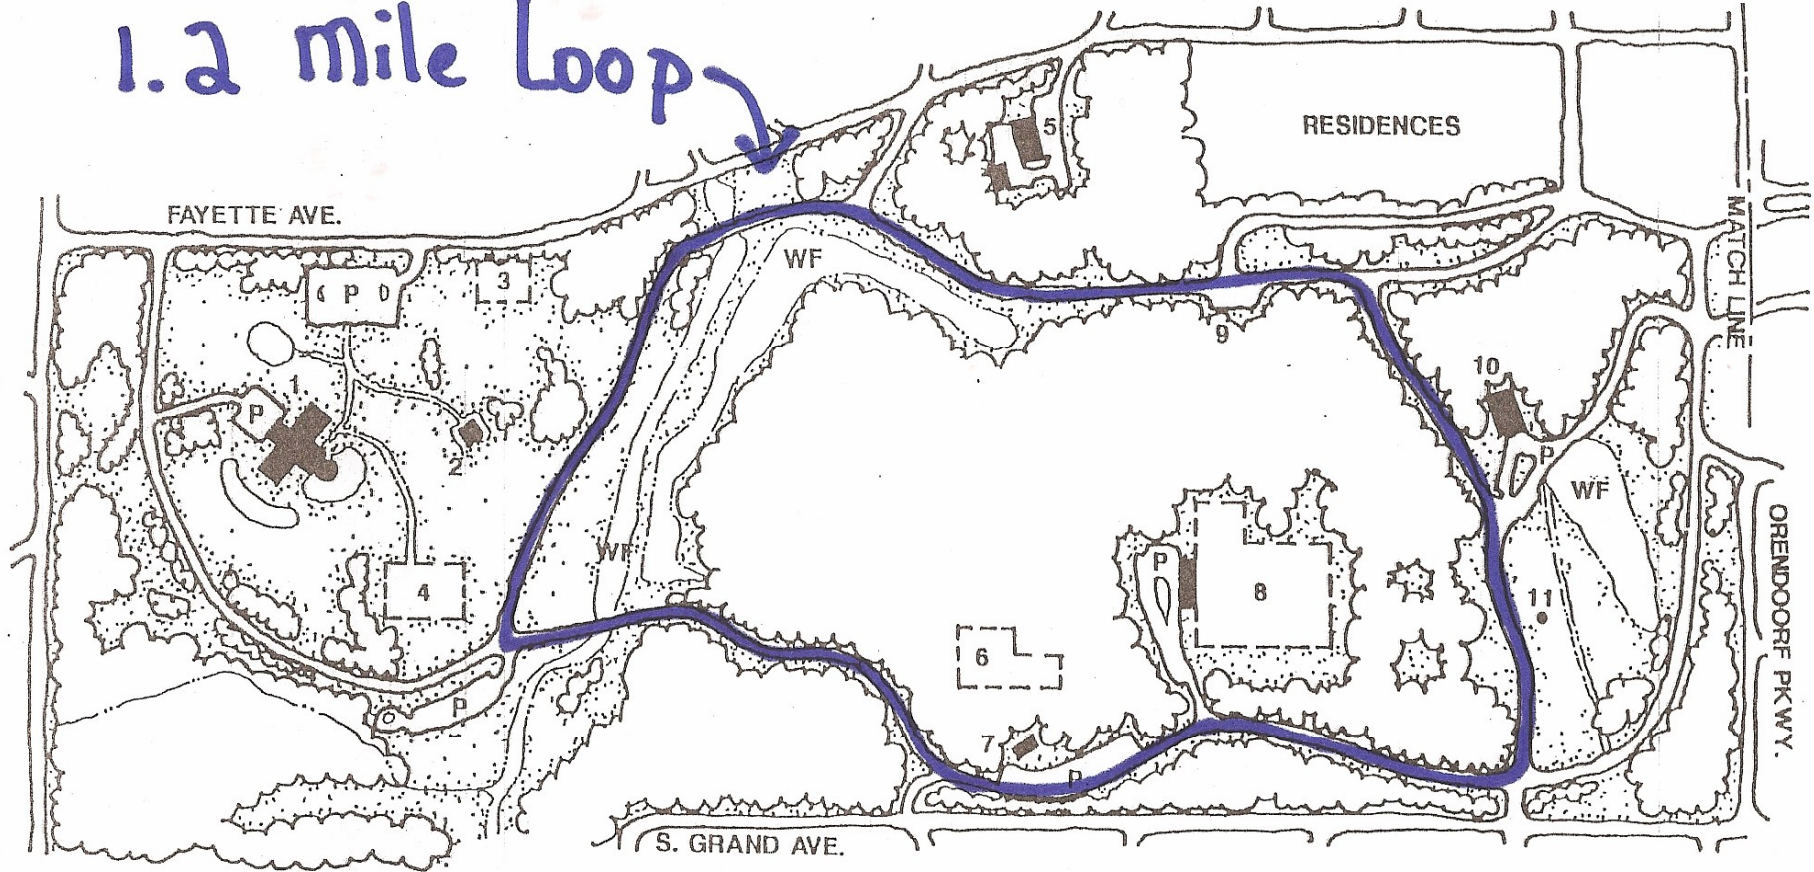

1.2 mile Loop

- 1 • BOTANICAL CENTER
- 2 • CARILLON
- 3 • SCENT & TEXTURE GARDEN
- 4 • ROSE GARDEN
- 5 • MAINTENANCE
- 6 • PLAYGROUND
- 7 • PICNIC SHELTER
- 8 • TENNIS CENTER & PRO SHOP
- 9 • IRON SPRING
- 10 • PAVILLION
- 11 • BAND SHELTER
- 12 • FLOWER BEDS
- WF • WATER FEATURE
- P • PARKING

WASHINGTON PARK