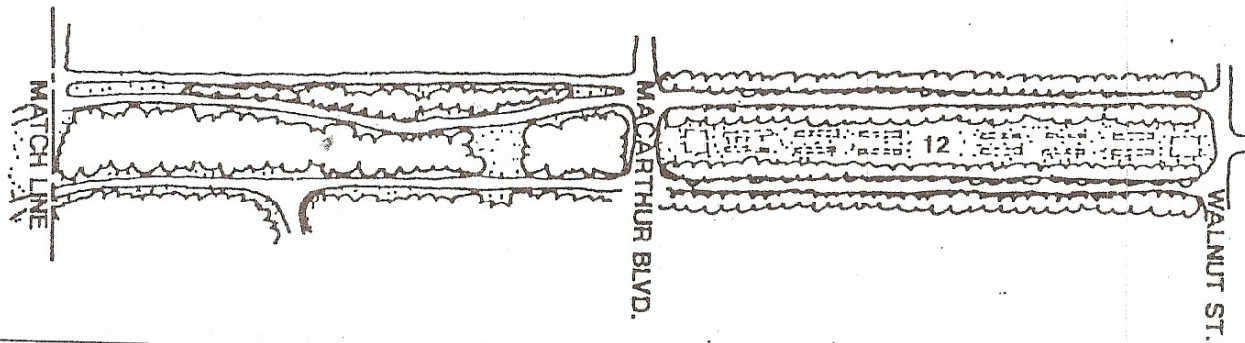

1.2 mile Loop

- 1 • BOTANICAL CENTER
- 2 • CARILLON
- 3 • SCENT & TEXTURE GARDEN
- 4 • ROSE GARDEN
- 5 • MAINTENANCE
- 6 • PLAYGROUND
- 7 • PICNIC SHELTER
- 8 • TENNIS CENTER & PRO SHOP
- 9 • IRON SPRING
- 10 • PAVILLION
- 11 • BAND SHELTER
- 12 • FLOWER BEDS
- WF • WATER FEATURE
- P • PARKING

WASHINGTON PARK